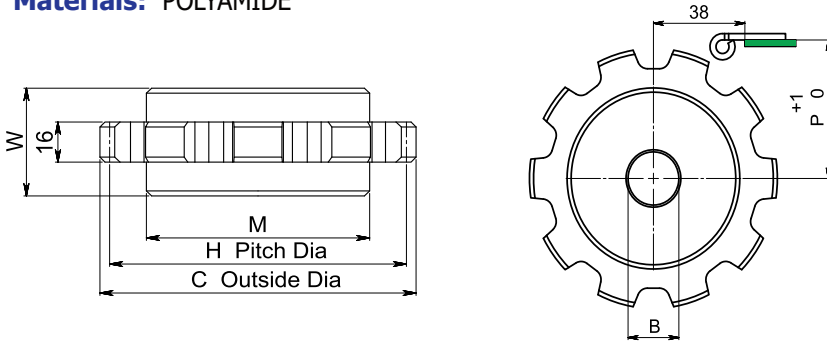

**Shipping Lengths:** 10 Feet / 3.048 Metres

PRODUCT CODE	WIDTH (W)		RADIUS (R)	BACK FLEX RADIUS (BR)	PITCH (P)	M	V	H	E	T	D
	(mm)	(Inches)									
SP-880MK325	82.5	3.25	500	50	38.1	42.1	11	15	7.1	4	45
SP-880MK450	114.3	4.5	610								

# SP-880M SERIES SPROCKET

Materials: POLYAMIDE

PRODUCT CODE	TEETH (Z)	C	H	P	M	BORE (B)	WIDTH (W)	MACHINED	MACHINED SPLIT	MOULDED SPLIT
		(mm)	(mm)	(mm)	(mm)					
SP-880T9	9	110	111.4	59.3	76	25, 30 & 35 AVAILABLE	42.5 FOR MACHINED SPROCKETS	■	■	
SP-880T10	10	122	123.3	65.25	88			■	■	■
SP-880T11	11	135	135.2	71.2	92		■	■		
SP-880T12	12	147.3	147.2	77.2	105		■	■	■	

# SP-880M SERIES IDLER

Materials: POLYAMIDE

PRODUCT CODE	TEETH (Z)	C	P	BORE (B)	MACHINED	MACHINED SPLIT
		(mm)	(mm)			
SP-880MIT9	9	117	62.6	20, 25, 30 & 35 AVAILABLE	■	
SP-880MIT10	10	129.8	68.6		■	■
SP-880MIT11	11	142.2	74.6		■	■
SP-880MIT12	12	154.7	80.5		■	

PRODUCT CODE	TRACKS	PITCH (P)	RADIUS (R1)	E	WIDTH (W)	B1	T1
		(mm)	(mm)	(mm)	(mm)	(mm)	(mm)
SP-880MK450C1	1	120	500, 610, 650, 800 & 1000 AVAILABLE	50 & 100 AVAILABLE	129	27	63
SP-880MK450C2	2				249		
SP-880MK450C3	3				369		
SP-880MK450C4	4				489		