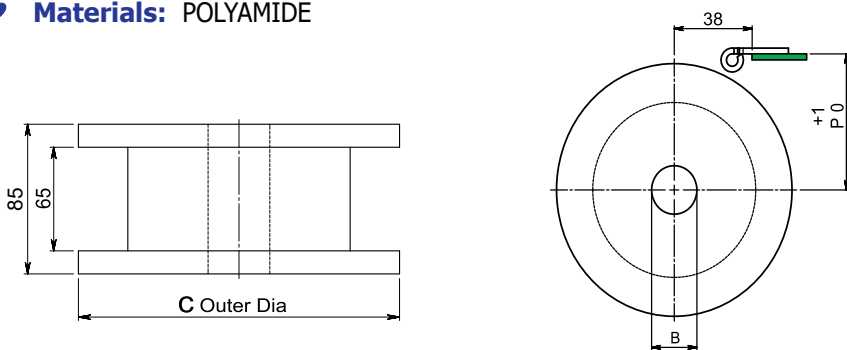

**Shipping Lengths:** 10 Feet / 3.048 Metres

PRODUCT CODE	WIDTH (W)		RADIUS (R)	BACK FLEX RADIUS (BR)	PITCH (P)	M	V	H	E	T	D
	(mm)	(Inches)									
SP-880MK325	82.5	3.25	500	50	38.1	42.1	11	15	7.1	4	45
SP-880MK450	114.3	4.5	610								

# SP-880M SERIES SPROCKET

Materials: POLYAMIDE

PRODUCT CODE	TEETH (Z)	C	H	P	M	BORE (B)	WIDTH (W)	MACHINED	MACHINED SPLIT	MOULDED SPLIT
		(mm)	(mm)	(mm)	(mm)					
SP-880T9	9	110	111.4	59.3	76	25, 30 & 35 AVAILABLE	42.5 FOR MACHINED SPROCKETS	■	■	
SP-880T10	10	122	123.3	65.25	88			■	■	■
SP-880T11	11	135	135.2	71.2	92		■	■		
SP-880T12	12	147.3	147.2	77.2	105		■	■	■	

# SP-880M SERIES IDLER

Materials: POLYAMIDE

PRODUCT CODE	TEETH (Z)	C	P	BORE (B)	MACHINED	MACHINED SPLIT
		(mm)	(mm)			
SP-880MIT9	9	117	62.6	20, 25, 30 & 35 AVAILABLE	■	
SP-880MIT10	10	129.8	68.6		■	■
SP-880MIT11	11	142.2	74.6		■	■
SP-880MIT12	12	154.7	80.5		■	

PRODUCT CODE	TRACKS	PITCH (P)	RADIUS (R1)	E	WIDTH (W)	B1	T1
		(mm)	(mm)	(mm)	(mm)	(mm)	(mm)
SP-880MK450C1	1	120	500, 610, 650, 800 & 1000 AVAILABLE	50 & 100 AVAILABLE	129	27	63
SP-880MK450C2	2				249		
SP-880MK450C3	3				369		
SP-880MK450C4	4				489		