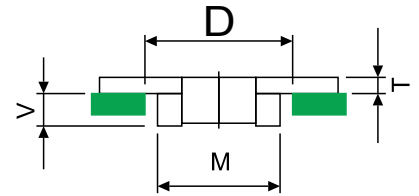

# SP-880M SERIES

**Plate Materials:**

- LFA** - Lubricating Acetal | **ROSELLA GREEN**
- TLX** - PTFE Filled Acetal | **ULTRAMARINE BLUE**
- SK2** - Kevlar Filled Acetal | **ARMY GREEN**

**Pin Material:** Austenitic Steel

**Shipping Lengths:** 10 Feet / 3.048 Metres

PRODUCT CODE	WIDTH (W)		RADIUS (R)	BACK FLEX RADIUS (BR)	PITCH (P)	M	V	H	E	T	D
	(mm)	(Inches)									
SP-880MK325	82.5	3.25	500	50	38.1	42.1	11	15	7.1	4	45
SP-880MK450	114.3	4.5	610								

# SP-880M SERIES SPROCKET

Materials: POLYAMIDE

PRODUCT CODE	TEETH (Z)	C	H	P	M	BORE (B)	WIDTH (W)	MACHINED	MACHINED SPLIT	MOULDED SPLIT
		(mm)	(mm)	(mm)	(mm)					
SP-880T9	9	110	111.4	59.3	76	25, 30 & 35 AVAILABLE	42.5 FOR MACHINED SPROCKETS	■	■	
SP-880T10	10	122	123.3	65.25	88			■	■	■
SP-880T11	11	135	135.2	71.2	92		■	■		
SP-880T12	12	147.3	147.2	77.2	105		■	■	■	

PRODUCT CODE	TRACKS	PITCH (P)	RADIUS (R1)	E	WIDTH (W)	B1	T1
		(mm)	(mm)	(mm)	(mm)	(mm)	(mm)
SP-880MK450C1	1	120	500, 610, 650, 800 & 1000 AVAILABLE	50 & 100 AVAILABLE	129	27	63
SP-880MK450C2	2				249		
SP-880MK450C3	3				369		
SP-880MK450C4	4				489		