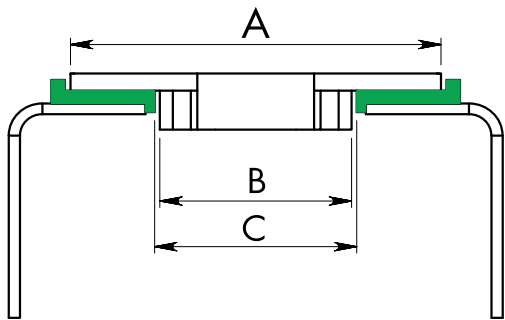

# SP-880M SERIES SPROCKET

Materials: POLYAMIDE

PRODUCT CODE	TEETH (Z)	C	H	P	M	BORE (B)	WIDTH (W)	MACHINED	MACHINED SPLIT	MOULDED SPLIT
		(mm)	(mm)	(mm)	(mm)					
SP-880T9	9	110	111.4	59.3	76	25, 30 & 35 AVAILABLE	42.5 FOR MACHINED SPROCKETS	■	■	
SP-880T10	10	122	123.3	65.25	88			■	■	■
SP-880T11	11	135	135.2	71.2	92		■	■		
SP-880T12	12	147.3	147.2	77.2	105		■	■	■	

# SP-880M SERIES IDLER

Materials: POLYAMIDE

PRODUCT CODE	TEETH (Z)	C	P	BORE (B)	MACHINED	MACHINED SPLIT
		(mm)	(mm)			
SP-880MIT9	9	117	62.6	20, 25, 30 & 35 AVAILABLE	■	
SP-880MIT10	10	129.8	68.6		■	■
SP-880MIT11	11	142.2	74.6		■	■
SP-880MIT12	12	154.7	80.5		■	

# SP-880M SERIES ACCESSORIES

Chain Positioning for Single Row

Chain Positioning for Multiple Row

CHAIN CODE	A	B	C	D
	(mm)	(mm)	(mm)	(mm)
SP-880MK325	82.5	42.1	44	2.5
SP-880MK450	114.3			

PRODUCT CODE	TRACKS	PITCH (P)	RADIUS (R1)	E	WIDTH (W)	B1	T1
		(mm)	(mm)	(mm)	(mm)	(mm)	(mm)
SP-880MK325C1	1	85	500, 610, 650, 800 & 1000 AVAILABLE	50 & 100 AVAILABLE	100	27	55
SP-880MK325C2	2				185		63
SP-880MK325C3	3				270		
SP-880MK325C4	4				355		
SP-880MK325C5	5				440		
SP-880MK325C6	6				525		

PRODUCT CODE	TRACKS	PITCH (P)	RADIUS (R1)	E	WIDTH (W)	B1	T1
		(mm)	(mm)	(mm)	(mm)	(mm)	(mm)
SP-880MK450C1	1	120	500, 610, 650, 800 & 1000 AVAILABLE	50 & 100 AVAILABLE	129	27	63
SP-880MK450C2	2				249		
SP-880MK450C3	3				369		
SP-880MK450C4	4				489		