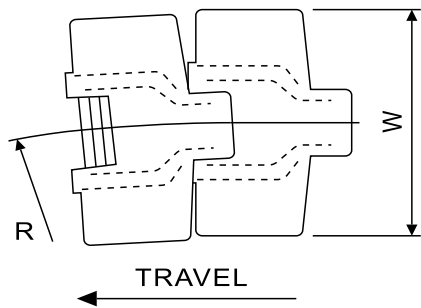

**Shipping Lengths:** 10 Feet / 3.048 Metres

PRODUCT CODE	WIDTH (W)		RADIUS (R)	BACK FLEX RADIUS (BR)	PITCH (P)	M	V	H	E	T	D
	(mm)	(Inches)									
SP-880MK325	82.5	3.25	500	50	38.1	42.1	11	15	7.1	4	45
SP-880MK450	114.3	4.5	610								

# SP-880M SERIES SPROCKET

Materials: POLYAMIDE

PRODUCT CODE	TEETH (Z)	C	H	P	M	BORE (B)	WIDTH (W)	MACHINED	MACHINED SPLIT	MOULDED SPLIT
		(mm)	(mm)	(mm)	(mm)					
SP-880T9	9	110	111.4	59.3	76	25, 30 & 35 AVAILABLE	42.5 FOR MACHINED SPROCKETS	■	■	
SP-880T10	10	122	123.3	65.25	88			■	■	■
SP-880T11	11	135	135.2	71.2	92		■	■		
SP-880T12	12	147.3	147.2	77.2	105		■	■	■	

# SP-880M SERIES ACCESSORIES

Chain Positioning for Single Row

Chain Positioning for Multiple Row

CHAIN CODE	A	B	C	D
	(mm)	(mm)	(mm)	(mm)
SP-880MK325	82.5	42.1	44	2.5
SP-880MK450	114.3			

PRODUCT CODE	TRACKS	PITCH (P)	RADIUS (R1)	E	WIDTH (W)	B1	T1
		(mm)	(mm)	(mm)	(mm)	(mm)	(mm)
SP-880MK325C1	1	85	500, 610, 650, 800 & 1000 AVAILABLE	50 & 100 AVAILABLE	100	27	55
SP-880MK325C2	2				185		63
SP-880MK325C3	3				270		
SP-880MK325C4	4				355		
SP-880MK325C5	5				440		
SP-880MK325C6	6				525		

PRODUCT CODE	TRACKS	PITCH (P)	RADIUS (R1)	E	WIDTH (W)	B1	T1
		(mm)	(mm)	(mm)	(mm)	(mm)	(mm)
SP-880MK450C1	1	120	500, 610, 650, 800 & 1000 AVAILABLE	50 & 100 AVAILABLE	129	27	63
SP-880MK450C2	2				249		
SP-880MK450C3	3				369		
SP-880MK450C4	4				489		