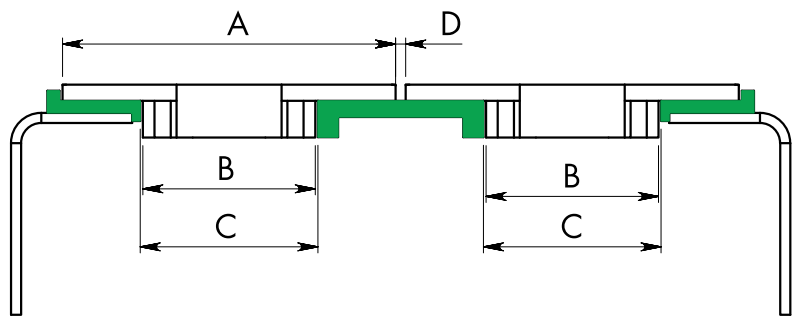

# SP-880M SERIES SPROCKET

Materials: POLYAMIDE

PRODUCT CODE	TEETH (Z)	C	H	P	M	BORE (B)	WIDTH (W)	MACHINED	MACHINED SPLIT	MOULDED SPLIT
		(mm)	(mm)	(mm)	(mm)					
SP-880T9	9	110	111.4	59.3	76	25, 30 & 35 AVAILABLE	42.5 FOR MACHINED SPROCKETS	■	■	
SP-880T10	10	122	123.3	65.25	88			■	■	■
SP-880T11	11	135	135.2	71.2	92		■	■		
SP-880T12	12	147.3	147.2	77.2	105		■	■	■	

# SP-880M SERIES IDLER

Materials: POLYAMIDE

PRODUCT CODE	TEETH (Z)	C	P	BORE (B)	MACHINED	MACHINED SPLIT
		(mm)	(mm)			
SP-880MIT9	9	117	62.6	20, 25, 30 & 35 AVAILABLE	■	
SP-880MIT10	10	129.8	68.6		■	■
SP-880MIT11	11	142.2	74.6		■	■
SP-880MIT12	12	154.7	80.5		■	

# SP-880M SERIES ACCESSORIES

Chain Positioning for Single Row

Chain Positioning for Multiple Row

CHAIN CODE	A	B	C	D
	(mm)	(mm)	(mm)	(mm)
SP-880MK325	82.5	42.1	44	2.5
SP-880MK450	114.3			

PRODUCT CODE	TRACKS	PITCH (P)	RADIUS (R1)	E	WIDTH (W)	B1	T1
		(mm)	(mm)	(mm)	(mm)	(mm)	(mm)
SP-880MK325C1	1	85	500, 610, 650, 800 & 1000 AVAILABLE	50 & 100 AVAILABLE	100	27	55
SP-880MK325C2	2				185		63
SP-880MK325C3	3				270		
SP-880MK325C4	4				355		
SP-880MK325C5	5				440		
SP-880MK325C6	6				525		

PRODUCT CODE	TRACKS	PITCH (P)	RADIUS (R1)	E	WIDTH (W)	B1	T1
		(mm)	(mm)	(mm)	(mm)	(mm)	(mm)
SP-880MK450C1	1	120	500, 610, 650, 800 & 1000 AVAILABLE	50 & 100 AVAILABLE	129	27	63
SP-880MK450C2	2				249		
SP-880MK450C3	3				369		
SP-880MK450C4	4				489		