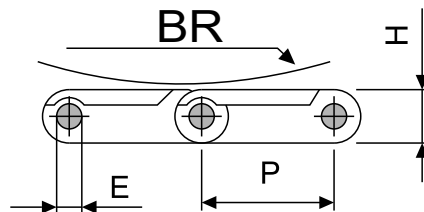

**Shipping Lengths:** 10 Feet / 3.048 Metres

PRODUCT CODE	WIDTH (W)		RADIUS (R)	BACK FLEX RADIUS (BR)	PITCH (P)	M	V	H	E	T	D
	(mm)	(Inches)									
SP-880MK325	82.5	3.25	500	50	38.1	42.1	11	15	7.1	4	45
SP-880MK450	114.3	4.5	610								

# SP-880M SERIES SPROCKET

Materials: POLYAMIDE

PRODUCT CODE	TEETH (Z)	C	H	P	M	BORE (B)	WIDTH (W)	MACHINED	MACHINED SPLIT	MOULDED SPLIT
		(mm)	(mm)	(mm)	(mm)					
SP-880T9	9	110	111.4	59.3	76	25, 30 & 35 AVAILABLE	42.5 FOR MACHINED SPROCKETS	■	■	
SP-880T10	10	122	123.3	65.25	88			■	■	■
SP-880T11	11	135	135.2	71.2	92		■	■		
SP-880T12	12	147.3	147.2	77.2	105		■	■	■	

# SP-880M SERIES ACCESSORIES

Chain Positioning for Single Row

Chain Positioning for Multiple Row

CHAIN CODE	A	B	C	D
	(mm)	(mm)	(mm)	(mm)
SP-880MK325	82.5	42.1	44	2.5
SP-880MK450	114.3			

PRODUCT CODE	TRACKS	PITCH (P)	RADIUS (R1)	E	WIDTH (W)	B1	T1
		(mm)	(mm)	(mm)	(mm)	(mm)	(mm)
SP-880MK325C1	1	85	500, 610, 650, 800 & 1000 AVAILABLE	50 & 100 AVAILABLE	100	27	55
SP-880MK325C2	2				185		63
SP-880MK325C3	3				270		
SP-880MK325C4	4				355		
SP-880MK325C5	5				440		
SP-880MK325C6	6				525		

PRODUCT CODE	TRACKS	PITCH (P)	RADIUS (R1)	E	WIDTH (W)	B1	T1
		(mm)	(mm)	(mm)	(mm)	(mm)	(mm)
SP-880MK450C1	1	120	500, 610, 650, 800 & 1000 AVAILABLE	50 & 100 AVAILABLE	129	27	63
SP-880MK450C2	2				249		
SP-880MK450C3	3				369		
SP-880MK450C4	4				489		