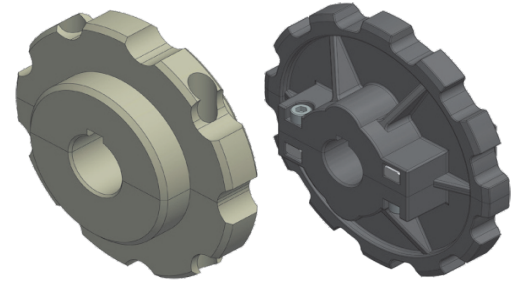

# SP-880M SERIES

**Plate Materials:**

- LFA** - Lubricating Acetal | **ROSELLA GREEN**
- TLX** - PTFE Filled Acetal | **ULTRAMARINE BLUE**
- SK2** - Kevlar Filled Acetal | **ARMY GREEN**

**Pin Material:** Austenitic Steel

**Shipping Lengths:** 10 Feet / 3.048 Metres

PRODUCT CODE	WIDTH (W)		RADIUS (R)	BACK FLEX RADIUS (BR)	PITCH (P)	M	V	H	E	T	D
	(mm)	(Inches)									
SP-880MK325	82.5	3.25	500	50	38.1	42.1	11	15	7.1	4	45
SP-880MK450	114.3	4.5	610								

# SP-880M SERIES SPROCKET

Materials: POLYAMIDE

PRODUCT CODE	TEETH (Z)	C	H	P	M	BORE (B)	WIDTH (W)	MACHINED	MACHINED SPLIT	MOULDED SPLIT
		(mm)	(mm)	(mm)	(mm)					
SP-880T9	9	110	111.4	59.3	76	25, 30 & 35 AVAILABLE	42.5 FOR MACHINED SPROCKETS	■	■	
SP-880T10	10	122	123.3	65.25	88			■	■	■
SP-880T11	11	135	135.2	71.2	92		■	■		
SP-880T12	12	147.3	147.2	77.2	105		■	■	■	

# SP-880M SERIES IDLER

Materials: POLYAMIDE

PRODUCT CODE	TEETH (Z)	C	P	BORE (B)	MACHINED	MACHINED SPLIT
		(mm)	(mm)			
SP-880MIT9	9	117	62.6	20, 25, 30 & 35 AVAILABLE	■	
SP-880MIT10	10	129.8	68.6		■	■
SP-880MIT11	11	142.2	74.6		■	■
SP-880MIT12	12	154.7	80.5		■	