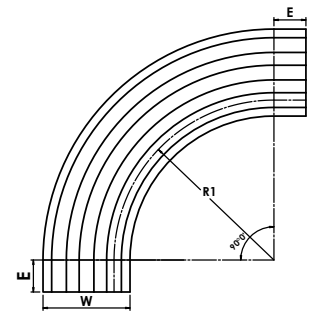

# SP-880M SERIES ACCESSORIES

Chain Positioning for Single Row

Chain Positioning for Multiple Row

CHAIN CODE	A	B	C	D
	(mm)	(mm)	(mm)	(mm)
SP-880MK325	82.5	42.1	44	2.5
SP-880MK450	114.3			

PRODUCT CODE	TRACKS	PITCH (P)	RADIUS (R1)	E	WIDTH (W)	B1	T1
		(mm)	(mm)	(mm)	(mm)	(mm)	(mm)
SP-880MK325C1	1	85	500, 610, 650, 800 & 1000 AVAILABLE	50 & 100 AVAILABLE	100	27	55
SP-880MK325C2	2				185		63
SP-880MK325C3	3				270		
SP-880MK325C4	4				355		
SP-880MK325C5	5				440		
SP-880MK325C6	6				525		

PRODUCT CODE	TRACKS	PITCH (P)	RADIUS (R1)	E	WIDTH (W)	B1	T1
		(mm)	(mm)	(mm)	(mm)	(mm)	(mm)
SP-880MK450C1	1	120	500, 610, 650, 800 & 1000 AVAILABLE	50 & 100 AVAILABLE	129	27	63
SP-880MK450C2	2				249		
SP-880MK450C3	3				369		
SP-880MK450C4	4				489		