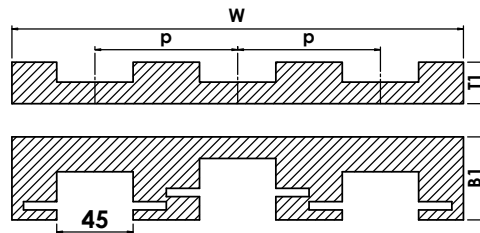

# SP-880M SERIES IDLER

Materials: POLYAMIDE

PRODUCT CODE	TEETH (Z)	C	P	BORE (B)	MACHINED	MACHINED SPLIT
		(mm)	(mm)			
SP-880MIT9	9	117	62.6	20, 25, 30 & 35 AVAILABLE	■	
SP-880MIT10	10	129.8	68.6		■	■
SP-880MIT11	11	142.2	74.6		■	■
SP-880MIT12	12	154.7	80.5		■	

# SP-880M SERIES ACCESSORIES

Chain Positioning for Single Row

Chain Positioning for Multiple Row

CHAIN CODE	A	B	C	D
	(mm)	(mm)	(mm)	(mm)
SP-880MK325	82.5	42.1	44	2.5
SP-880MK450	114.3			

PRODUCT CODE	TRACKS	PITCH (P)	RADIUS (R1)	E	WIDTH (W)	B1	T1
		(mm)	(mm)	(mm)	(mm)	(mm)	(mm)
SP-880MK325C1	1	85	500, 610, 650, 800 & 1000 AVAILABLE	50 & 100 AVAILABLE	100	27	55
SP-880MK325C2	2				185		63
SP-880MK325C3	3				270		
SP-880MK325C4	4				355		
SP-880MK325C5	5				440		
SP-880MK325C6	6				525		

PRODUCT CODE	TRACKS	PITCH (P)	RADIUS (R1)	E	WIDTH (W)	B1	T1
		(mm)	(mm)	(mm)	(mm)	(mm)	(mm)
SP-880MK450C1	1	120	500, 610, 650, 800 & 1000 AVAILABLE	50 & 100 AVAILABLE	129	27	63
SP-880MK450C2	2				249		
SP-880MK450C3	3				369		
SP-880MK450C4	4				489		