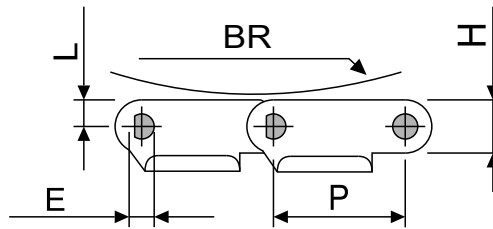

**Shipping Lengths:** 10 Feet / 3.048 Metres

PRODUCT CODE	WIDTH (W)		RADIUS (R)	BACK FLEX RADIUS (BR)	PITCH (P)	O	L	H	E	T	V	S	M	D
	(mm)	(Inches)	(mm)											
SP-880TK325	82.5	3.25	500	40	38.1	61.1	7.6	20	7.1	4	11.5	16	42.9	45
SP-880TK450	114.3	4.5	610											

# SP-880T SERIES SPROCKET

Materials: POLYAMIDE

PRODUCT CODE	TEETH (Z)	C	H	P	M	BORE (B)	WIDTH (W)	MACHINED	MACHINED SPLIT	MOULDED SPLIT
		(mm)	(mm)	(mm)	(mm)					
SP-880T9	9	110	111.4	59.3	76	25, 30 & 35 AVAILABLE	42.5 FOR MACHINED SPROCKETS	■	■	
SP-880T10	10	122	123.3	65.25	88			■	■	■
SP-880T11	11	135	135.2	71.2	92		■	■		
SP-880T12	12	147.3	147.2	77.2	105		■	■	■	

# SP-880T SERIES IDLER

Materials: POLYAMIDE

PRODUCT CODE	TEETH (Z)	C	P	BORE (B)	MACHINED	MACHINED SPLIT
		(mm)	(mm)			
SP-880TIT9	9	117	62.6	20, 25, 30 & 35 AVAILABLE	■	
SP-880TIT10	10	129.8	68.6		■	■
SP-880TIT11	11	142.2	74.6		■	■
SP-880TIT12	12	154.7	80.5		■	

# SP-880T SERIES ACCESSORIES

Chain Positioning for Single Row

Chain Positioning for Multiple Row

CHAIN CODE	A	B	C	D	E
	(mm)	(mm)	(mm)	(mm)	(mm)
SP-880TK325	82.5	42.9	46	2.5	61.1
SP-880TK450	114.3				

PRODUCT CODE	TRACKS	PITCH (P)	RADIUS (R1)	E	WIDTH (W)
		(mm)	(mm)	(mm)	(mm)
SP-880TK325C1	1	85	500, 610, 650, 800 & 1000 AVAILABLE	50 & 100 AVAILABLE	100
SP-880TK325C2	2				185
SP-880TK325C3	3				270
SP-880TK325C4	4				355
SP-880TK325C5	5				440
SP-880TK325C6	6				525