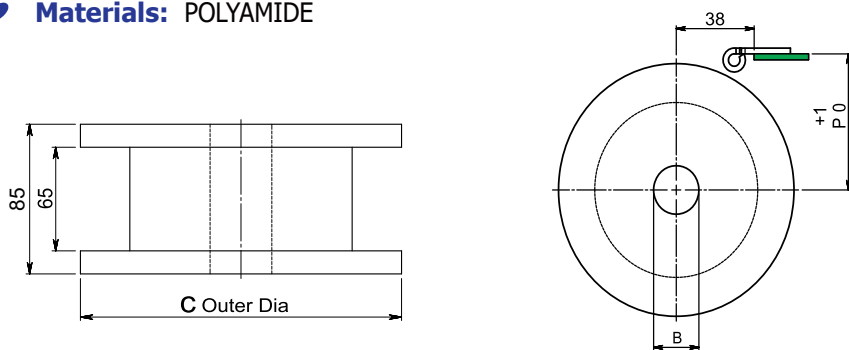

# SP-880T SERIES SPROCKET

Materials: POLYAMIDE

PRODUCT CODE	TEETH (Z)	C	H	P	M	BORE (B)	WIDTH (W)	MACHINED	MACHINED SPLIT	MOULDED SPLIT
		(mm)	(mm)	(mm)	(mm)					
SP-880T9	9	110	111.4	59.3	76	25, 30 & 35 AVAILABLE	42.5 FOR MACHINED SPROCKETS	■	■	
SP-880T10	10	122	123.3	65.25	88			■	■	■
SP-880T11	11	135	135.2	71.2	92		■	■		
SP-880T12	12	147.3	147.2	77.2	105		■	■	■	

# SP-880T SERIES IDLER

Materials: POLYAMIDE

PRODUCT CODE	TEETH (Z)	C	P	BORE (B)	MACHINED	MACHINED SPLIT
		(mm)	(mm)			
SP-880TIT9	9	117	62.6	20, 25, 30 & 35 AVAILABLE	■	
SP-880TIT10	10	129.8	68.6		■	■
SP-880TIT11	11	142.2	74.6		■	■
SP-880TIT12	12	154.7	80.5		■	

# SP-880T SERIES ACCESSORIES

Chain Positioning for Single Row

Chain Positioning for Multiple Row

CHAIN CODE	A	B	C	D	E
	(mm)	(mm)	(mm)	(mm)	(mm)
SP-880TK325	82.5	42.9	46	2.5	61.1
SP-880TK450	114.3				

PRODUCT CODE	TRACKS	PITCH (P)	RADIUS (R1)	E	WIDTH (W)
		(mm)	(mm)	(mm)	(mm)
SP-880TK325C1	1	85	500, 610, 650, 800 & 1000 AVAILABLE	50 & 100 AVAILABLE	100
SP-880TK325C2	2				185
SP-880TK325C3	3				270
SP-880TK325C4	4				355
SP-880TK325C5	5				440
SP-880TK325C6	6				525

PRODUCT CODE	TRACKS	PITCH (P)	RADIUS (R1)	E	WIDTH (W)
		(mm)	(mm)	(mm)	(mm)
SP-880TK450C1	1	120	610, 650, 800 & 1000 AVAILABLE	50 & 100 AVAILABLE	130
SP-880TK450C2	2				250
SP-880TK450C3	3				370
SP-880TK450C4	4				490
SP-880TK450C5	5				610
SP-880TK450C6	6				730