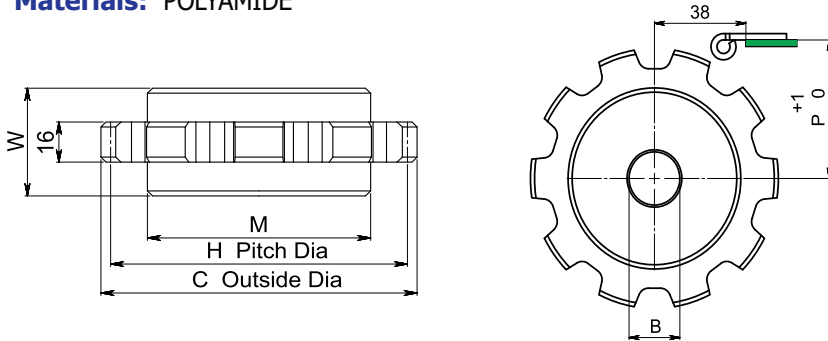

**Shipping Lengths:** 10 Feet / 3.048 Metres

PRODUCT CODE	WIDTH (W)		RADIUS (R)	BACK FLEX RADIUS (BR)	PITCH (P)	O	L	H	E	T	V	S	M	D
	(mm)	(Inches)	(mm)											
SP-880TK325	82.5	3.25	500	40	38.1	61.1	7.6	20	7.1	4	11.5	16	42.9	45
SP-880TK450	114.3	4.5	610											

# SP-880T SERIES SPROCKET

Materials: POLYAMIDE

PRODUCT CODE	TEETH (Z)	C	H	P	M	BORE (B)	WIDTH (W)	MACHINED	MACHINED SPLIT	MOULDED SPLIT
		(mm)	(mm)	(mm)	(mm)					
SP-880T9	9	110	111.4	59.3	76	25, 30 & 35 AVAILABLE	42.5 FOR MACHINED SPROCKETS	■	■	
SP-880T10	10	122	123.3	65.25	88			■	■	■
SP-880T11	11	135	135.2	71.2	92		■	■		
SP-880T12	12	147.3	147.2	77.2	105		■	■	■	

# SP-880T SERIES IDLER

Materials: POLYAMIDE

PRODUCT CODE	TEETH (Z)	C	P	BORE (B)	MACHINED	MACHINED SPLIT
		(mm)	(mm)			
SP-880TIT9	9	117	62.6	20, 25, 30 & 35 AVAILABLE	■	
SP-880TIT10	10	129.8	68.6		■	■
SP-880TIT11	11	142.2	74.6		■	■
SP-880TIT12	12	154.7	80.5		■	

PRODUCT CODE	TRACKS	PITCH (P)	RADIUS (R1)	E	WIDTH (W)
		(mm)	(mm)	(mm)	(mm)
SP-880TK450C1	1	120	610, 650, 800 & 1000 AVAILABLE	50 & 100 AVAILABLE	130
SP-880TK450C2	2				250
SP-880TK450C3	3				370
SP-880TK450C4	4				490
SP-880TK450C5	5				610
SP-880TK450C6	6				730