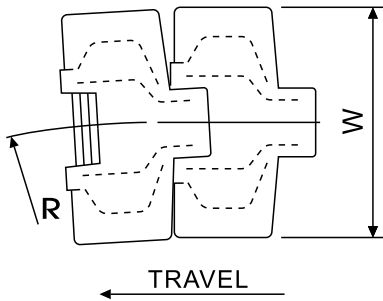

**Shipping Lengths:** 10 Feet / 3.048 Metres

PRODUCT CODE	WIDTH (W)		RADIUS (R)	BACK FLEX RADIUS (BR)	PITCH (P)	O	L	H	E	T	V	S	M	D
	(mm)	(Inches)	(mm)											
SP-880TK325	82.5	3.25	500	40	38.1	61.1	7.6	20	7.1	4	11.5	16	42.9	45
SP-880TK450	114.3	4.5	610											

# SP-880T SERIES ACCESSORIES

Chain Positioning for Single Row

Chain Positioning for Multiple Row

CHAIN CODE	A	B	C	D	E
	(mm)	(mm)	(mm)	(mm)	(mm)
SP-880TK325	82.5	42.9	46	2.5	61.1
SP-880TK450	114.3				

PRODUCT CODE	TRACKS	PITCH (P)	RADIUS (R1)	E	WIDTH (W)
		(mm)	(mm)	(mm)	(mm)
SP-880TK325C1	1	85	500, 610, 650, 800 & 1000 AVAILABLE	50 & 100 AVAILABLE	100
SP-880TK325C2	2				185
SP-880TK325C3	3				270
SP-880TK325C4	4				355
SP-880TK325C5	5				440
SP-880TK325C6	6				525