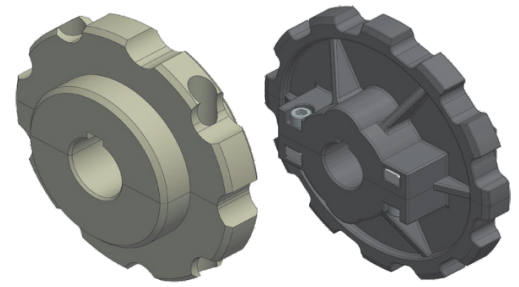

# SP-880T SERIES

**Plate Materials:**

- LFA** - Lubricating Acetal | **ROSELLA GREEN**
- TLX** - PTFE Filled Acetal | **ULTRAMARINE BLUE**
- SK2** - Kevlar Filled Acetal | **ARMY GREEN**

**Pin Material:** Austenitic Steel

**Shipping Lengths:** 10 Feet / 3.048 Metres

PRODUCT CODE	WIDTH (W)		RADIUS (R)	BACK FLEX RADIUS (BR)	PITCH (P)	O	L	H	E	T	V	S	M	D
	(mm)	(Inches)	(mm)											
SP-880TK325	82.5	3.25	500	40	38.1	61.1	7.6	20	7.1	4	11.5	16	42.9	45
SP-880TK450	114.3	4.5	610											

# SP-880T SERIES SPROCKET

Materials: POLYAMIDE

PRODUCT CODE	TEETH (Z)	C	H	P	M	BORE (B)	WIDTH (W)	MACHINED	MACHINED SPLIT	MOULDED SPLIT
		(mm)	(mm)	(mm)	(mm)					
SP-880T9	9	110	111.4	59.3	76	25, 30 & 35 AVAILABLE	42.5 FOR MACHINED SPROCKETS	■	■	
SP-880T10	10	122	123.3	65.25	88			■	■	■
SP-880T11	11	135	135.2	71.2	92		■	■		
SP-880T12	12	147.3	147.2	77.2	105		■	■	■	

# SP-880T SERIES IDLER

Materials: POLYAMIDE

PRODUCT CODE	TEETH (Z)	C	P	BORE (B)	MACHINED	MACHINED SPLIT
		(mm)	(mm)			
SP-880TIT9	9	117	62.6	20, 25, 30 & 35 AVAILABLE	■	
SP-880TIT10	10	129.8	68.6		■	■
SP-880TIT11	11	142.2	74.6		■	■
SP-880TIT12	12	154.7	80.5		■	