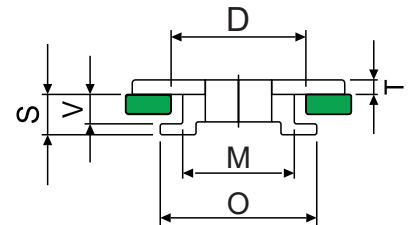

**Shipping Lengths:** 10 Feet / 3.048 Metres

PRODUCT CODE	WIDTH (W)		RADIUS (R)	BACK FLEX RADIUS (BR)	PITCH (P)	O	L	H	E	T	V	S	M	D
	(mm)	(Inches)	(mm)											
SP-880TK325	82.5	3.25	500	40	38.1	61.1	7.6	20	7.1	4	11.5	16	42.9	45
SP-880TK450	114.3	4.5	610											

# SP-880T SERIES SPROCKET

Materials: POLYAMIDE

PRODUCT CODE	TEETH (Z)	C	H	P	M	BORE (B)	WIDTH (W)	MACHINED	MACHINED SPLIT	MOULDED SPLIT
		(mm)	(mm)	(mm)	(mm)					
SP-880T9	9	110	111.4	59.3	76	25, 30 & 35 AVAILABLE	42.5 FOR MACHINED SPROCKETS	■	■	
SP-880T10	10	122	123.3	65.25	88			■	■	■
SP-880T11	11	135	135.2	71.2	92		■	■		
SP-880T12	12	147.3	147.2	77.2	105		■	■	■	

# SP-880T SERIES IDLER

Materials: POLYAMIDE

PRODUCT CODE	TEETH (Z)	C	P	BORE (B)	MACHINED	MACHINED SPLIT
		(mm)	(mm)			
SP-880TIT9	9	117	62.6	20, 25, 30 & 35 AVAILABLE	■	
SP-880TIT10	10	129.8	68.6		■	■
SP-880TIT11	11	142.2	74.6		■	■
SP-880TIT12	12	154.7	80.5		■	

# SP-880T SERIES ACCESSORIES

Chain Positioning for Single Row

Chain Positioning for Multiple Row

CHAIN CODE	A	B	C	D	E
	(mm)	(mm)	(mm)	(mm)	(mm)
SP-880TK325	82.5	42.9	46	2.5	61.1
SP-880TK450	114.3				

PRODUCT CODE	TRACKS	PITCH (P)	RADIUS (R1)	E	WIDTH (W)
		(mm)	(mm)	(mm)	(mm)
SP-880TK325C1	1	85	500, 610, 650, 800 & 1000 AVAILABLE	50 & 100 AVAILABLE	100
SP-880TK325C2	2				185
SP-880TK325C3	3				270
SP-880TK325C4	4				355
SP-880TK325C5	5				440
SP-880TK325C6	6				525