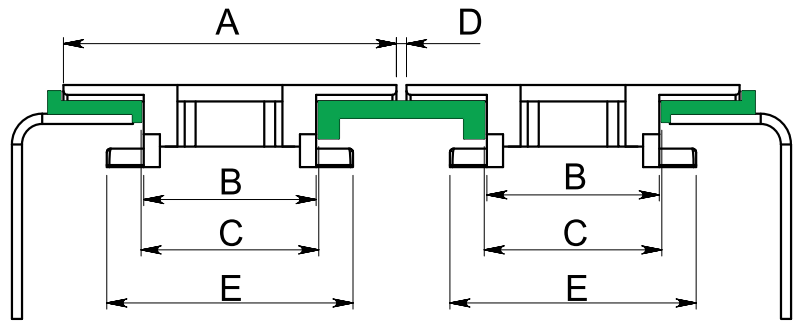

# SP-880T SERIES SPROCKET

Materials: POLYAMIDE

PRODUCT CODE	TEETH (Z)	C	H	P	M	BORE (B)	WIDTH (W)	MACHINED	MACHINED SPLIT	MOULDED SPLIT
		(mm)	(mm)	(mm)	(mm)					
SP-880T9	9	110	111.4	59.3	76	25, 30 & 35 AVAILABLE	42.5 FOR MACHINED SPROCKETS	■	■	
SP-880T10	10	122	123.3	65.25	88			■	■	■
SP-880T11	11	135	135.2	71.2	92		■	■		
SP-880T12	12	147.3	147.2	77.2	105		■	■	■	

# SP-880T SERIES IDLER

Materials: POLYAMIDE

PRODUCT CODE	TEETH (Z)	C	P	BORE (B)	MACHINED	MACHINED SPLIT
		(mm)	(mm)			
SP-880TIT9	9	117	62.6	20, 25, 30 & 35 AVAILABLE	■	
SP-880TIT10	10	129.8	68.6		■	■
SP-880TIT11	11	142.2	74.6		■	■
SP-880TIT12	12	154.7	80.5		■	

# SP-880T SERIES ACCESSORIES

Chain Positioning for Single Row

Chain Positioning for Multiple Row

CHAIN CODE	A	B	C	D	E
	(mm)	(mm)	(mm)	(mm)	(mm)
SP-880TK325	82.5	42.9	46	2.5	61.1
SP-880TK450	114.3				

PRODUCT CODE	TRACKS	PITCH (P)	RADIUS (R1)	E	WIDTH (W)
		(mm)	(mm)	(mm)	(mm)
SP-880TK325C1	1	85	500, 610, 650, 800 & 1000 AVAILABLE	50 & 100 AVAILABLE	100
SP-880TK325C2	2				185
SP-880TK325C3	3				270
SP-880TK325C4	4				355
SP-880TK325C5	5				440
SP-880TK325C6	6				525

PRODUCT CODE	TRACKS	PITCH (P)	RADIUS (R1)	E	WIDTH (W)
		(mm)	(mm)	(mm)	(mm)
SP-880TK450C1	1	120	610, 650, 800 & 1000 AVAILABLE	50 & 100 AVAILABLE	130
SP-880TK450C2	2				250
SP-880TK450C3	3				370
SP-880TK450C4	4				490
SP-880TK450C5	5				610
SP-880TK450C6	6				730