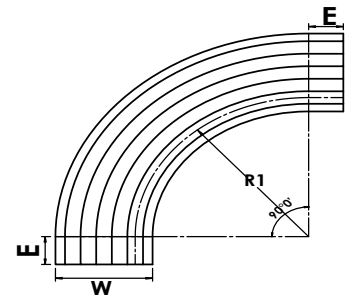

# SP-880T SERIES ACCESSORIES

Chain Positioning for Single Row

Chain Positioning for Multiple Row

CHAIN CODE	A	B	C	D	E
	(mm)	(mm)	(mm)	(mm)	(mm)
SP-880TK325	82.5	42.9	46	2.5	61.1
SP-880TK450	114.3				

PRODUCT CODE	TRACKS	PITCH (P)	RADIUS (R1)	E	WIDTH (W)
		(mm)	(mm)	(mm)	(mm)
SP-880TK325C1	1	85	500, 610, 650, 800 & 1000 AVAILABLE	50 & 100 AVAILABLE	100
SP-880TK325C2	2				185
SP-880TK325C3	3				270
SP-880TK325C4	4				355
SP-880TK325C5	5				440
SP-880TK325C6	6				525

PRODUCT CODE	TRACKS	PITCH (P)	RADIUS (R1)	E	WIDTH (W)
		(mm)	(mm)	(mm)	(mm)
SP-880TK450C1	1	120	610, 650, 800 & 1000 AVAILABLE	50 & 100 AVAILABLE	130
SP-880TK450C2	2				250
SP-880TK450C3	3				370
SP-880TK450C4	4				490
SP-880TK450C5	5				610
SP-880TK450C6	6				730