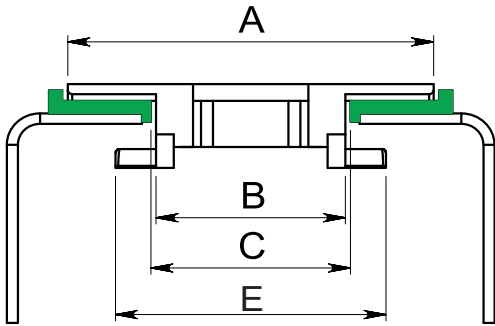

# SP-880T SERIES SPROCKET

Materials: POLYAMIDE

PRODUCT CODE	TEETH (Z)	C	H	P	M	BORE (B)	WIDTH (W)	MACHINED	MACHINED SPLIT	MOULDED SPLIT
		(mm)	(mm)	(mm)	(mm)					
SP-880T9	9	110	111.4	59.3	76	25, 30 & 35 AVAILABLE	42.5 FOR MACHINED SPROCKETS	■	■	
SP-880T10	10	122	123.3	65.25	88			■	■	■
SP-880T11	11	135	135.2	71.2	92		■	■		
SP-880T12	12	147.3	147.2	77.2	105		■	■	■	

# SP-880T SERIES IDLER

Materials: POLYAMIDE

PRODUCT CODE	TEETH (Z)	C	P	BORE (B)	MACHINED	MACHINED SPLIT
		(mm)	(mm)			
SP-880TIT9	9	117	62.6	20, 25, 30 & 35 AVAILABLE	■	
SP-880TIT10	10	129.8	68.6		■	■
SP-880TIT11	11	142.2	74.6		■	■
SP-880TIT12	12	154.7	80.5		■	

# SP-880T SERIES ACCESSORIES

Chain Positioning for Single Row

Chain Positioning for Multiple Row

CHAIN CODE	A	B	C	D	E
	(mm)	(mm)	(mm)	(mm)	(mm)
SP-880TK325	82.5	42.9	46	2.5	61.1
SP-880TK450	114.3				

PRODUCT CODE	TRACKS	PITCH (P)	RADIUS (R1)	E	WIDTH (W)
		(mm)	(mm)	(mm)	(mm)
SP-880TK325C1	1	85	500, 610, 650, 800 & 1000 AVAILABLE	50 & 100 AVAILABLE	100
SP-880TK325C2	2				185
SP-880TK325C3	3				270
SP-880TK325C4	4				355
SP-880TK325C5	5				440
SP-880TK325C6	6				525

PRODUCT CODE	TRACKS	PITCH (P)	RADIUS (R1)	E	WIDTH (W)
		(mm)	(mm)	(mm)	(mm)
SP-880TK450C1	1	120	610, 650, 800 & 1000 AVAILABLE	50 & 100 AVAILABLE	130
SP-880TK450C2	2				250
SP-880TK450C3	3				370
SP-880TK450C4	4				490
SP-880TK450C5	5				610
SP-880TK450C6	6				730