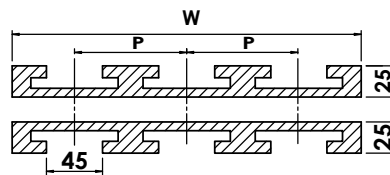

# SP-880T SERIES ACCESSORIES

Chain Positioning for Single Row

Chain Positioning for Multiple Row

CHAIN CODE	A	B	C	D	E
	(mm)	(mm)	(mm)	(mm)	(mm)
SP-880TK325	82.5	42.9	46	2.5	61.1
SP-880TK450	114.3				

PRODUCT CODE	TRACKS	PITCH (P)	RADIUS (R1)	E	WIDTH (W)
		(mm)	(mm)	(mm)	(mm)
SP-880TK325C1	1	85	500, 610, 650, 800 & 1000 AVAILABLE	50 & 100 AVAILABLE	100
SP-880TK325C2	2				185
SP-880TK325C3	3				270
SP-880TK325C4	4				355
SP-880TK325C5	5				440
SP-880TK325C6	6				525

PRODUCT CODE	TRACKS	PITCH (P)	RADIUS (R1)	E	WIDTH (W)
		(mm)	(mm)	(mm)	(mm)
SP-880TK450C1	1	120	610, 650, 800 & 1000 AVAILABLE	50 & 100 AVAILABLE	130
SP-880TK450C2	2				250
SP-880TK450C3	3				370
SP-880TK450C4	4				490
SP-880TK450C5	5				610
SP-880TK450C6	6				730