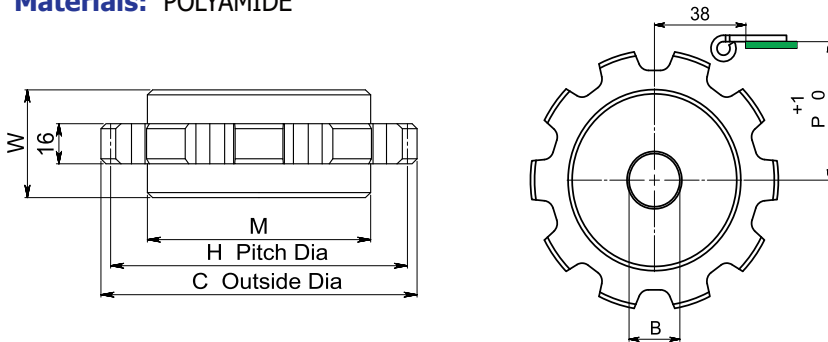

# SP-882T SERIES

**Plate Materials:**

- Lubricating Acetal
- PTFE Filled Acetal
- Aramidic Filled Acetal

**Pin Material:** Austenitic Steel

**Shipping Lengths:** 10 Feet / 3.048 Metres

PRODUCT CODE	WIDTH (W)		SIDE RADIUS (R)	BACK FLEX RADIUS (BR)	PITCH (P)	O	L	H	E	T	V	M	D
	(mm)	(Inches)											
SP-882TK600	152.4	6	610	40	38.1	4	6.4	7.9	21.1	37.1	17	57.2	58
SP-882TK750	190.5	7.5											
SP-882TK1000	254	10											
SP-882TK1200	304.8	12											

# SP-882T SERIES SPROCKET

Materials: POLYAMIDE

PRODUCT CODE	TEETH (Z)	C	H	P	M	BORE (B)	WIDTH (W)	MACHINED	MACHINED SPLIT	MOULDED SPLIT
		(mm)	(mm)	(mm)	(mm)					
SP-882T9	9	112	111.4	60.5	60	25, 30, 35 & 40 AVAILABLE	42.5 FOR MACHINED SPROCKETS  56 FOR MOULDED SPROCKETS	■	■	
SP-882T10	10	125	123.3	66.4	75			■	■	■
SP-882T11	11	137	135.2	72.4	85			■	■	
SP-882T12	12	149.3	147.2	78.4	90			■	■	■

# SP-882T SERIES IDLER

Materials: POLYAMIDE

PRODUCT CODE	TEETH (Z)	C	P	BORE (B)	MACHINED	MACHINED SPLIT
		(mm)	(mm)			
SP-882TIT9	9	117	63.8	25, 30, 35 & 40 AVAILABLE	■	■
SP-882TIT10	10	129.8	69.5		■	■
SP-882TIT11	11	142.2	75.9		■	■
SP-882TIT12	12	154.7	82.1		■	■

# SP-882T SERIES ACCESSORIES

Chain Positioning for Single Row

CHAIN CODE	A (mm)	B (mm)	C (mm)	E (mm)
SP-882TK600	152.4	57.2	76.2	60
SP-882TK750	190.5			
SP-882TK1000	254			
SP-882TK1200	304.8			

PRODUCT CODE	TRACKS	PITCH (P) (mm)	RADIUS (R1) (mm)	E (mm)	WIDTH (W) (mm)
SP-882TK450C1	1	120	610, 650, 800 & 1000 AVAILABLE	50 & 100 AVAILABLE	130
SP-882TK450C2	2				250
SP-882TK450C3	3				370
SP-882TK450C4	4				490
SP-882TK450C5	5				610
SP-882TK450C6	6				730
SP-882TK750C1	1	195			200
SP-882TK750C2	2				395
SP-882TK750C3	3				590
SP-882TK750C4	4				785
SP-882TK1000C1	1	260			270
SP-882TK1000C2	2				530
SP-882TK1000C3	3		790		
SP-882TK1000C4	4		1050		
SP-882TK1200C1	1	310	320		
SP-882TK1200C2	2		630		
SP-882TK1200C3	3		940		
SP-882TK1200C4	4		1250		