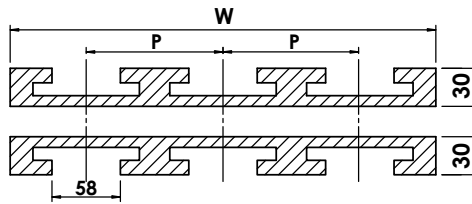

# SP-882T SERIES

**Plate Materials:**

- Lubricating Acetal
- PTFE Filled Acetal
- Aramidic Filled Acetal

**Pin Material:** Austenitic Steel

**Shipping Lengths:** 10 Feet / 3.048 Metres

PRODUCT CODE	WIDTH (W)		SIDE RADIUS (R)	BACK FLEX RADIUS (BR)	PITCH (P)	O	L	H	E	T	V	M	D
	(mm)	(Inches)											
SP-882TK600	152.4	6	610	40	38.1	4	6.4	7.9	21.1	37.1	17	57.2	58
SP-882TK750	190.5	7.5											
SP-882TK1000	254	10											
SP-882TK1200	304.8	12											

# SP-882T SERIES SPROCKET

Materials: POLYAMIDE

PRODUCT CODE	TEETH (Z)	C	H	P	M	BORE (B)	WIDTH (W)	MACHINED	MACHINED SPLIT	MOULDED SPLIT
		(mm)	(mm)	(mm)	(mm)					
SP-882T9	9	112	111.4	60.5	60	25, 30, 35 & 40 AVAILABLE	42.5 FOR MACHINED SPROCKETS  56 FOR MOULDED SPROCKETS	■	■	
SP-882T10	10	125	123.3	66.4	75			■	■	■
SP-882T11	11	137	135.2	72.4	85			■	■	
SP-882T12	12	149.3	147.2	78.4	90			■	■	■

# SP-882T SERIES IDLER

Materials: POLYAMIDE

PRODUCT CODE	TEETH (Z)	C	P	BORE (B)	MACHINED	MACHINED SPLIT
		(mm)	(mm)			
SP-882TIT9	9	117	63.8	25, 30, 35 & 40 AVAILABLE	■	■
SP-882TIT10	10	129.8	69.5		■	■
SP-882TIT11	11	142.2	75.9		■	■
SP-882TIT12	12	154.7	82.1		■	■

# SP-882T SERIES ACCESSORIES

Chain Positioning for Single Row

CHAIN CODE	A (mm)	B (mm)	C (mm)	E (mm)
SP-882TK600	152.4	57.2	76.2	60
SP-882TK750	190.5			
SP-882TK1000	254			
SP-882TK1200	304.8			

PRODUCT CODE	TRACKS	PITCH (P) (mm)	RADIUS (R1) (mm)	E (mm)	WIDTH (W) (mm)
SP-882TK450C1	1	120	610, 650, 800 & 1000 AVAILABLE	50 & 100 AVAILABLE	130
SP-882TK450C2	2				250
SP-882TK450C3	3				370
SP-882TK450C4	4				490
SP-882TK450C5	5				610
SP-882TK450C6	6				730
SP-882TK750C1	1	195			200
SP-882TK750C2	2				395
SP-882TK750C3	3				590
SP-882TK750C4	4				785
SP-882TK1000C1	1	260			270
SP-882TK1000C2	2				530
SP-882TK1000C3	3		790		
SP-882TK1000C4	4		1050		
SP-882TK1200C1	1	310	320		
SP-882TK1200C2	2		630		
SP-882TK1200C3	3		940		
SP-882TK1200C4	4		1250		