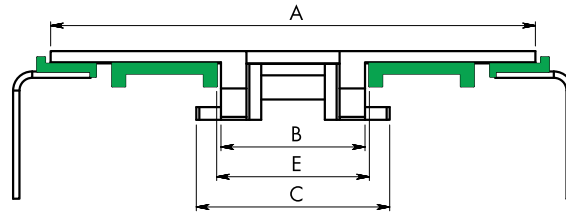

# SP-882T SERIES

**Plate Materials:**

- Lubricating Acetal
- PTFE Filled Acetal
- Aramidic Filled Acetal

**Pin Material:** Austenitic Steel

**Shipping Lengths:** 10 Feet / 3.048 Metres

PRODUCT CODE	WIDTH (W)		SIDE RADIUS (R)	BACK FLEX RADIUS (BR)	PITCH (P)	O	L	H	E	T	V	M	D
	(mm)	(Inches)											
SP-882TK600	152.4	6	610	40	38.1	4	6.4	7.9	21.1	37.1	17	57.2	58
SP-882TK750	190.5	7.5											
SP-882TK1000	254	10											
SP-882TK1200	304.8	12											

# SP-882T SERIES SPROCKET

Materials: POLYAMIDE

PRODUCT CODE	TEETH (Z)	C	H	P	M	BORE (B)	WIDTH (W)	MACHINED	MACHINED SPLIT	MOULDED SPLIT
		(mm)	(mm)	(mm)	(mm)					
SP-882T9	9	112	111.4	60.5	60	25, 30, 35 & 40 AVAILABLE	42.5 FOR MACHINED SPROCKETS  56 FOR MOULDED SPROCKETS	■	■	
SP-882T10	10	125	123.3	66.4	75			■	■	■
SP-882T11	11	137	135.2	72.4	85			■	■	
SP-882T12	12	149.3	147.2	78.4	90			■	■	■

# SP-882T SERIES IDLER

Materials: POLYAMIDE

PRODUCT CODE	TEETH (Z)	C	P	BORE (B)	MACHINED	MACHINED SPLIT
		(mm)	(mm)			
SP-882TIT9	9	117	63.8	25, 30, 35 & 40 AVAILABLE	■	■
SP-882TIT10	10	129.8	69.5		■	■
SP-882TIT11	11	142.2	75.9		■	■
SP-882TIT12	12	154.7	82.1		■	■

# SP-882T SERIES ACCESSORIES

Chain Positioning for Single Row

CHAIN CODE	A (mm)	B (mm)	C (mm)	E (mm)
SP-882TK600	152.4	57.2	76.2	60
SP-882TK750	190.5			
SP-882TK1000	254			
SP-882TK1200	304.8			

PRODUCT CODE	TRACKS	PITCH (P) (mm)	RADIUS (R1) (mm)	E (mm)	WIDTH (W) (mm)
SP-882TK450C1	1	120	610, 650, 800 & 1000 AVAILABLE	50 & 100 AVAILABLE	130
SP-882TK450C2	2				250
SP-882TK450C3	3				370
SP-882TK450C4	4				490
SP-882TK450C5	5				610
SP-882TK450C6	6				730
SP-882TK750C1	1	195			200
SP-882TK750C2	2				395
SP-882TK750C3	3				590
SP-882TK750C4	4				785
SP-882TK1000C1	1	260			270
SP-882TK1000C2	2				530
SP-882TK1000C3	3		790		
SP-882TK1000C4	4		1050		
SP-882TK1200C1	1	310	320		
SP-882TK1200C2	2		630		
SP-882TK1200C3	3		940		
SP-882TK1200C4	4		1250		