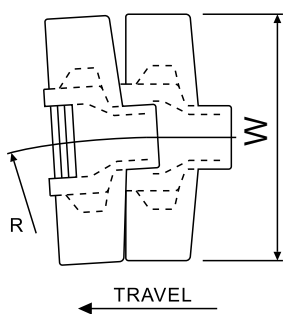

# SP-882T SERIES

**Plate Materials:**

- Lubricating Acetal
- PTFE Filled Acetal
- Aramidic Filled Acetal

**Pin Material:** Austenitic Steel

**Shipping Lengths:** 10 Feet / 3.048 Metres

PRODUCT CODE	WIDTH (W)		SIDE RADIUS (R)	BACK FLEX RADIUS (BR)	PITCH (P)	O	L	H	E	T	V	M	D
	(mm)	(Inches)											
SP-882TK600	152.4	6	610	40	38.1	4	6.4	7.9	21.1	37.1	17	57.2	58
SP-882TK750	190.5	7.5											
SP-882TK1000	254	10											
SP-882TK1200	304.8	12											

# SP-882T SERIES SPROCKET

Materials: POLYAMIDE

PRODUCT CODE	TEETH (Z)	C	H	P	M	BORE (B)	WIDTH (W)	MACHINED	MACHINED SPLIT	MOULDED SPLIT
		(mm)	(mm)	(mm)	(mm)					
SP-882T9	9	112	111.4	60.5	60	25, 30, 35 & 40 AVAILABLE	42.5 FOR MACHINED SPROCKETS  56 FOR MOULDED SPROCKETS	■	■	
SP-882T10	10	125	123.3	66.4	75			■	■	■
SP-882T11	11	137	135.2	72.4	85			■	■	
SP-882T12	12	149.3	147.2	78.4	90			■	■	■

# SP-882T SERIES IDLER

Materials: POLYAMIDE

PRODUCT CODE	TEETH (Z)	C	P	BORE (B)	MACHINED	MACHINED SPLIT
		(mm)	(mm)			
SP-882TIT9	9	117	63.8	25, 30, 35 & 40 AVAILABLE	■	■
SP-882TIT10	10	129.8	69.5		■	■
SP-882TIT11	11	142.2	75.9		■	■
SP-882TIT12	12	154.7	82.1		■	■

# SP-882T SERIES ACCESSORIES

Chain Positioning for Single Row

CHAIN CODE	A (mm)	B (mm)	C (mm)	E (mm)
SP-882TK600	152.4	57.2	76.2	60
SP-882TK750	190.5			
SP-882TK1000	254			
SP-882TK1200	304.8			

PRODUCT CODE	TRACKS	PITCH (P) (mm)	RADIUS (R1) (mm)	E (mm)	WIDTH (W) (mm)
SP-882TK450C1	1	120	610, 650, 800 & 1000 AVAILABLE	50 & 100 AVAILABLE	130
SP-882TK450C2	2				250
SP-882TK450C3	3				370
SP-882TK450C4	4				490
SP-882TK450C5	5				610
SP-882TK450C6	6				730
SP-882TK750C1	1	195			200
SP-882TK750C2	2				395
SP-882TK750C3	3				590
SP-882TK750C4	4				785
SP-882TK1000C1	1	260			270
SP-882TK1000C2	2				530
SP-882TK1000C3	3		790		
SP-882TK1000C4	4		1050		
SP-882TK1200C1	1	310	320		
SP-882TK1200C2	2		630		
SP-882TK1200C3	3		940		
SP-882TK1200C4	4		1250		