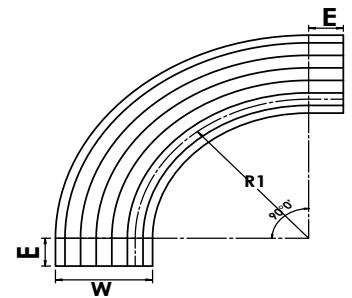

# SP-882T SERIES

**Plate Materials:**

- Lubricating Acetal
- PTFE Filled Acetal
- Aramidic Filled Acetal

**Pin Material:** Austenitic Steel

**Shipping Lengths:** 10 Feet / 3.048 Metres

PRODUCT CODE	WIDTH (W)		SIDE RADIUS (R)	BACK FLEX RADIUS (BR)	PITCH (P)	O	L	H	E	T	V	M	D
	(mm)	(Inches)											
SP-882TK600	152.4	6	610	40	38.1	4	6.4	7.9	21.1	37.1	17	57.2	58
SP-882TK750	190.5	7.5											
SP-882TK1000	254	10											
SP-882TK1200	304.8	12											

# SP-882T SERIES SPROCKET

Materials: POLYAMIDE

PRODUCT CODE	TEETH (Z)	C	H	P	M	BORE (B)	WIDTH (W)	MACHINED	MACHINED SPLIT	MOULDED SPLIT
		(mm)	(mm)	(mm)	(mm)					
SP-882T9	9	112	111.4	60.5	60	25, 30, 35 & 40 AVAILABLE	42.5 FOR MACHINED SPROCKETS  56 FOR MOULDED SPROCKETS	■	■	
SP-882T10	10	125	123.3	66.4	75			■	■	■
SP-882T11	11	137	135.2	72.4	85			■	■	
SP-882T12	12	149.3	147.2	78.4	90			■	■	■

# SP-882T SERIES IDLER

Materials: POLYAMIDE

PRODUCT CODE	TEETH (Z)	C	P	BORE (B)	MACHINED	MACHINED SPLIT
		(mm)	(mm)			
SP-882TIT9	9	117	63.8	25, 30, 35 & 40 AVAILABLE	■	■
SP-882TIT10	10	129.8	69.5		■	■
SP-882TIT11	11	142.2	75.9		■	■
SP-882TIT12	12	154.7	82.1		■	■

# SP-882T SERIES ACCESSORIES

Chain Positioning for Single Row

CHAIN CODE	A (mm)	B (mm)	C (mm)	E (mm)
SP-882TK600	152.4	57.2	76.2	60
SP-882TK750	190.5			
SP-882TK1000	254			
SP-882TK1200	304.8			

PRODUCT CODE	TRACKS	PITCH (P) (mm)	RADIUS (R1) (mm)	E (mm)	WIDTH (W) (mm)
SP-882TK450C1	1	120	610, 650, 800 & 1000 AVAILABLE	50 & 100 AVAILABLE	130
SP-882TK450C2	2				250
SP-882TK450C3	3				370
SP-882TK450C4	4				490
SP-882TK450C5	5				610
SP-882TK450C6	6				730
SP-882TK750C1	1	195			200
SP-882TK750C2	2				395
SP-882TK750C3	3				590
SP-882TK750C4	4				785
SP-882TK1000C1	1	260			270
SP-882TK1000C2	2				530
SP-882TK1000C3	3		790		
SP-882TK1000C4	4		1050		
SP-882TK1200C1	1	310	320		
SP-882TK1200C2	2		630		
SP-882TK1200C3	3		940		
SP-882TK1200C4	4		1250		