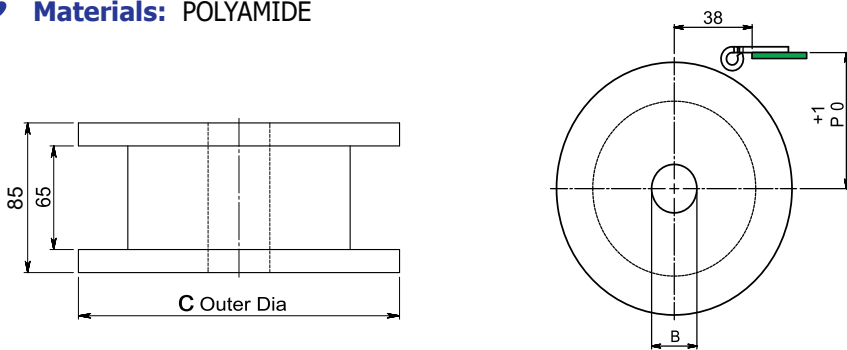

# SP-882T SERIES

**Plate Materials:**

- Lubricating Acetal
- PTFE Filled Acetal
- Aramidic Filled Acetal

**Pin Material:** Austenitic Steel

**Shipping Lengths:** 10 Feet / 3.048 Metres

PRODUCT CODE	WIDTH (W)		SIDE RADIUS (R)	BACK FLEX RADIUS (BR)	PITCH (P)	O	L	H	E	T	V	M	D
	(mm)	(Inches)											
SP-882TK600	152.4	6	610	40	38.1	4	6.4	7.9	21.1	37.1	17	57.2	58
SP-882TK750	190.5	7.5											
SP-882TK1000	254	10											
SP-882TK1200	304.8	12											

# SP-882T SERIES SPROCKET

Materials: POLYAMIDE

PRODUCT CODE	TEETH (Z)	C	H	P	M	BORE (B)	WIDTH (W)	MACHINED	MACHINED SPLIT	MOULDED SPLIT
		(mm)	(mm)	(mm)	(mm)					
SP-882T9	9	112	111.4	60.5	60	25, 30, 35 & 40 AVAILABLE	42.5 FOR MACHINED SPROCKETS  56 FOR MOULDED SPROCKETS	■	■	
SP-882T10	10	125	123.3	66.4	75			■	■	■
SP-882T11	11	137	135.2	72.4	85			■	■	
SP-882T12	12	149.3	147.2	78.4	90			■	■	■

# SP-882T SERIES IDLER

Materials: POLYAMIDE

PRODUCT CODE	TEETH (Z)	C	P	BORE (B)	MACHINED	MACHINED SPLIT
		(mm)	(mm)			
SP-882TIT9	9	117	63.8	25, 30, 35 & 40 AVAILABLE	■	■
SP-882TIT10	10	129.8	69.5		■	■
SP-882TIT11	11	142.2	75.9		■	■
SP-882TIT12	12	154.7	82.1		■	■

# SP-882T SERIES ACCESSORIES

Chain Positioning for Single Row

CHAIN CODE	A (mm)	B (mm)	C (mm)	E (mm)
SP-882TK600	152.4	57.2	76.2	60
SP-882TK750	190.5			
SP-882TK1000	254			
SP-882TK1200	304.8			

PRODUCT CODE	TRACKS	PITCH (P) (mm)	RADIUS (R1) (mm)	E (mm)	WIDTH (W) (mm)
SP-882TK450C1	1	120	610, 650, 800 & 1000 AVAILABLE	50 & 100 AVAILABLE	130
SP-882TK450C2	2				250
SP-882TK450C3	3				370
SP-882TK450C4	4				490
SP-882TK450C5	5				610
SP-882TK450C6	6				730
SP-882TK750C1	1	195			200
SP-882TK750C2	2				395
SP-882TK750C3	3				590
SP-882TK750C4	4				785
SP-882TK1000C1	1	260			270
SP-882TK1000C2	2				530
SP-882TK1000C3	3		790		
SP-882TK1000C4	4		1050		
SP-882TK1200C1	1	310	320		
SP-882TK1200C2	2		630		
SP-882TK1200C3	3		940		
SP-882TK1200C4	4		1250		