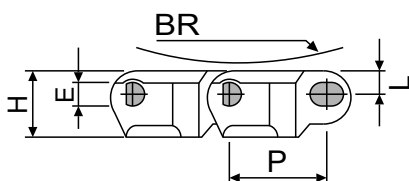

# SP-882T SERIES

**Plate Materials:**

- Lubricating Acetal
- PTFE Filled Acetal
- Aramidic Filled Acetal

**Pin Material:** Austenitic Steel

**Shipping Lengths:** 10 Feet / 3.048 Metres

PRODUCT CODE	WIDTH (W)		SIDE RADIUS (R)	BACK FLEX RADIUS (BR)	PITCH (P)	O	L	H	E	T	V	M	D
	(mm)	(Inches)											
SP-882TK600	152.4	6	610	40	38.1	4	6.4	7.9	21.1	37.1	17	57.2	58
SP-882TK750	190.5	7.5											
SP-882TK1000	254	10											
SP-882TK1200	304.8	12											

# SP-882T SERIES SPROCKET

Materials: POLYAMIDE

PRODUCT CODE	TEETH (Z)	C	H	P	M	BORE (B)	WIDTH (W)	MACHINED	MACHINED SPLIT	MOULDED SPLIT
		(mm)	(mm)	(mm)	(mm)					
SP-882T9	9	112	111.4	60.5	60	25, 30, 35 & 40 AVAILABLE	42.5 FOR MACHINED SPROCKETS  56 FOR MOULDED SPROCKETS	■	■	
SP-882T10	10	125	123.3	66.4	75			■	■	■
SP-882T11	11	137	135.2	72.4	85			■	■	
SP-882T12	12	149.3	147.2	78.4	90			■	■	■

# SP-882T SERIES IDLER

Materials: POLYAMIDE

PRODUCT CODE	TEETH (Z)	C	P	BORE (B)	MACHINED	MACHINED SPLIT
		(mm)	(mm)			
SP-882TIT9	9	117	63.8	25, 30, 35 & 40 AVAILABLE	■	■
SP-882TIT10	10	129.8	69.5		■	■
SP-882TIT11	11	142.2	75.9		■	■
SP-882TIT12	12	154.7	82.1		■	■

# SP-882T SERIES ACCESSORIES

Chain Positioning for Single Row

CHAIN CODE	A (mm)	B (mm)	C (mm)	E (mm)
SP-882TK600	152.4	57.2	76.2	60
SP-882TK750	190.5			
SP-882TK1000	254			
SP-882TK1200	304.8			

PRODUCT CODE	TRACKS	PITCH (P) (mm)	RADIUS (R1) (mm)	E (mm)	WIDTH (W) (mm)
SP-882TK450C1	1	120	610, 650, 800 & 1000 AVAILABLE	50 & 100 AVAILABLE	130
SP-882TK450C2	2				250
SP-882TK450C3	3				370
SP-882TK450C4	4				490
SP-882TK450C5	5				610
SP-882TK450C6	6				730
SP-882TK750C1	1	195			200
SP-882TK750C2	2				395
SP-882TK750C3	3				590
SP-882TK750C4	4				785
SP-882TK1000C1	1	260			270
SP-882TK1000C2	2				530
SP-882TK1000C3	3		790		
SP-882TK1000C4	4		1050		
SP-882TK1200C1	1	310	320		
SP-882TK1200C2	2		630		
SP-882TK1200C3	3		940		
SP-882TK1200C4	4		1250		