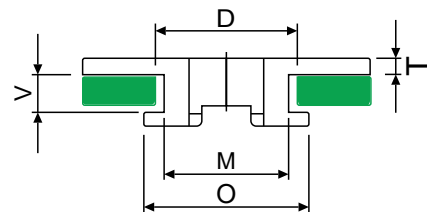

# SP-882T SERIES

**Plate Materials:**

- Lubricating Acetal
- PTFE Filled Acetal
- Aramidic Filled Acetal

**Pin Material:** Austenitic Steel

**Shipping Lengths:** 10 Feet / 3.048 Metres

PRODUCT CODE	WIDTH (W)		SIDE RADIUS (R)	BACK FLEX RADIUS (BR)	PITCH (P)	O	L	H	E	T	V	M	D
	(mm)	(Inches)											
SP-882TK600	152.4	6	610	40	38.1	4	6.4	7.9	21.1	37.1	17	57.2	58
SP-882TK750	190.5	7.5											
SP-882TK1000	254	10											
SP-882TK1200	304.8	12											

# SP-882T SERIES SPROCKET

Materials: POLYAMIDE

PRODUCT CODE	TEETH (Z)	C	H	P	M	BORE (B)	WIDTH (W)	MACHINED	MACHINED SPLIT	MOULDED SPLIT
		(mm)	(mm)	(mm)	(mm)					
SP-882T9	9	112	111.4	60.5	60	25, 30, 35 & 40 AVAILABLE	42.5 FOR MACHINED SPROCKETS  56 FOR MOULDED SPROCKETS	■	■	
SP-882T10	10	125	123.3	66.4	75			■	■	■
SP-882T11	11	137	135.2	72.4	85			■	■	
SP-882T12	12	149.3	147.2	78.4	90			■	■	■

# SP-882T SERIES IDLER

Materials: POLYAMIDE

PRODUCT CODE	TEETH (Z)	C	P	BORE (B)	MACHINED	MACHINED SPLIT
		(mm)	(mm)			
SP-882TIT9	9	117	63.8	25, 30, 35 & 40 AVAILABLE	■	■
SP-882TIT10	10	129.8	69.5		■	■
SP-882TIT11	11	142.2	75.9		■	■
SP-882TIT12	12	154.7	82.1		■	■

# SP-882T SERIES ACCESSORIES

Chain Positioning for Single Row

CHAIN CODE	A (mm)	B (mm)	C (mm)	E (mm)
SP-882TK600	152.4	57.2	76.2	60
SP-882TK750	190.5			
SP-882TK1000	254			
SP-882TK1200	304.8			

PRODUCT CODE	TRACKS	PITCH (P) (mm)	RADIUS (R1) (mm)	E (mm)	WIDTH (W) (mm)
SP-882TK450C1	1	120	610, 650, 800 & 1000 AVAILABLE	50 & 100 AVAILABLE	130
SP-882TK450C2	2				250
SP-882TK450C3	3				370
SP-882TK450C4	4				490
SP-882TK450C5	5				610
SP-882TK450C6	6				730
SP-882TK750C1	1	195			200
SP-882TK750C2	2				395
SP-882TK750C3	3				590
SP-882TK750C4	4				785
SP-882TK1000C1	1	260			270
SP-882TK1000C2	2				530
SP-882TK1000C3	3		790		
SP-882TK1000C4	4		1050		
SP-882TK1200C1	1	310	320		
SP-882TK1200C2	2		630		
SP-882TK1200C3	3		940		
SP-882TK1200C4	4		1250		